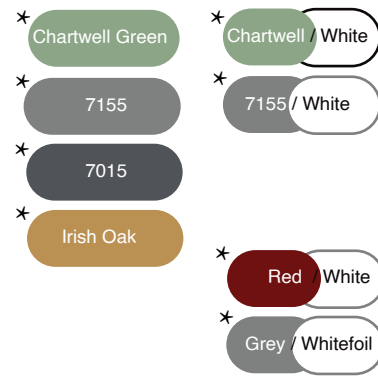

# Choose your colour choice

Midrail available: Yes

Midrail available: No

\* Set up charge applies

Midrail available: No Turnaround: 3 weeks

Midrail available: No Turnaround: 4 weeks

Midrail available: No Turnaround: 5 weeks